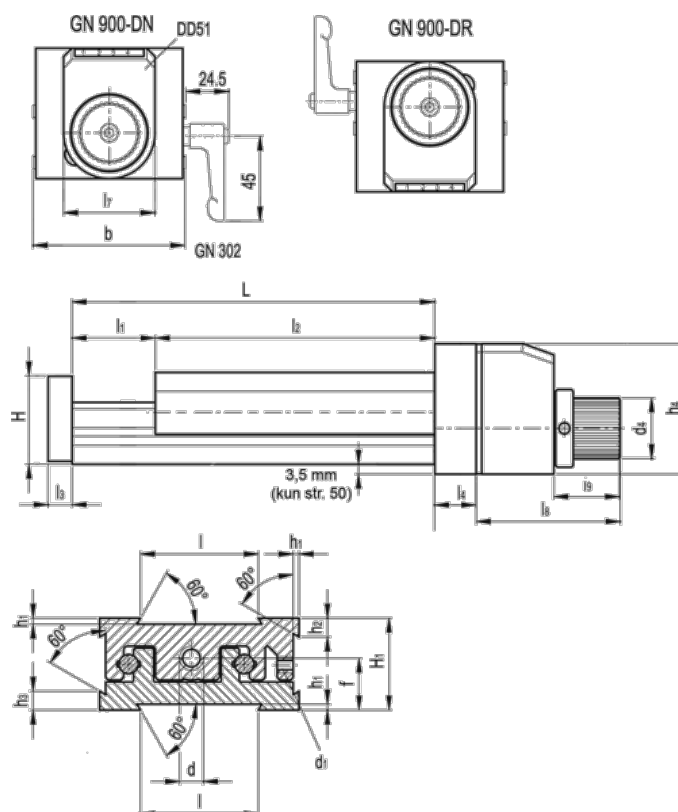

Article number: 20775033

Description: Adjustable slide unit
GN 900-120-260-100-DN-2

Measures

b = 120	h2 = 13.8	l7 = 33
d = M10x1	h3 = 13.8	l8 = 69
d1 = M5	h4 = 57	l9 = 41
d4 = 34	l = 80	
f = 26.3	L - l1 = 260-100	
H = 45.0	l2 = 160	
h1 = 2.0	l3 = 10	
H1 = 46	l4 = 18	